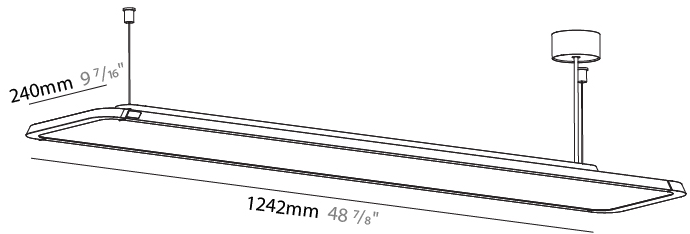

1. To build a product code in our configurator select the specify button on the base model # product page
2. To build a manual product code on this datasheet choose from the options listed below in blue font and add the suffix to the base model #

GENERAL

Series: Hadi
Subseries: Hadi-M Suspended
Brand: Prolicht
Division: Architectural
Mounting Type: Suspension
Mounting Location: Ceiling
Subcategory: Pendant

PHYSICAL

Shape: Rectangle
Length (mm): 1242
Length (in): 48 ⁷/₈
Width (mm): 240
Width (in): 9 ⁷/₁₆
Height (mm): 48
Height (in): 1 ⁷/₈
Light Distribution: Direct / Indirect
Fixture Finish: [SSR / BKV / CWI / CRY / HAB / UFT / ITA / RUA / FTG / MYG / LOD / PUS / FRO / FUP / KIA / POP / BLS / SPG / MEY / GOH / GUM / CHC / COM / ABZ / JAG / OBR / MOS / ROR](#)
Fixture Material: Extruded Aluminum / Steel
Cable Details: [2,000mm / 6,000mm Transparent Cable](#)

ELECTRICAL

Lamp Type: LED (Zhaga Standard)
Input Wattage (W): 68.5
Total Output Wattage (W): 61.8
[Dimming: Non-Dimmable](#)
Driver Included: No
Driver Location: Integrated
Driver Type: Constant Current - Universal
Driver Class: Class 2
Input Voltage (V): 120 - 277
Upon Request: 0-10V Dimming

LED

[Color Temperature (°K): 3000 / 3500 / 4000](#)
Max. Delivered Lumen (lm): 7246 / 7230 / 7378
Nominal Lumen (lm): 8606 / 8687 / 8762
CRI: >90 CRI
Lamp Life (hrs): 50000

OPTICAL

RATINGS AND CERTIFICATIONS

Certified By: Certified for North American Standards
IP rating: IP20